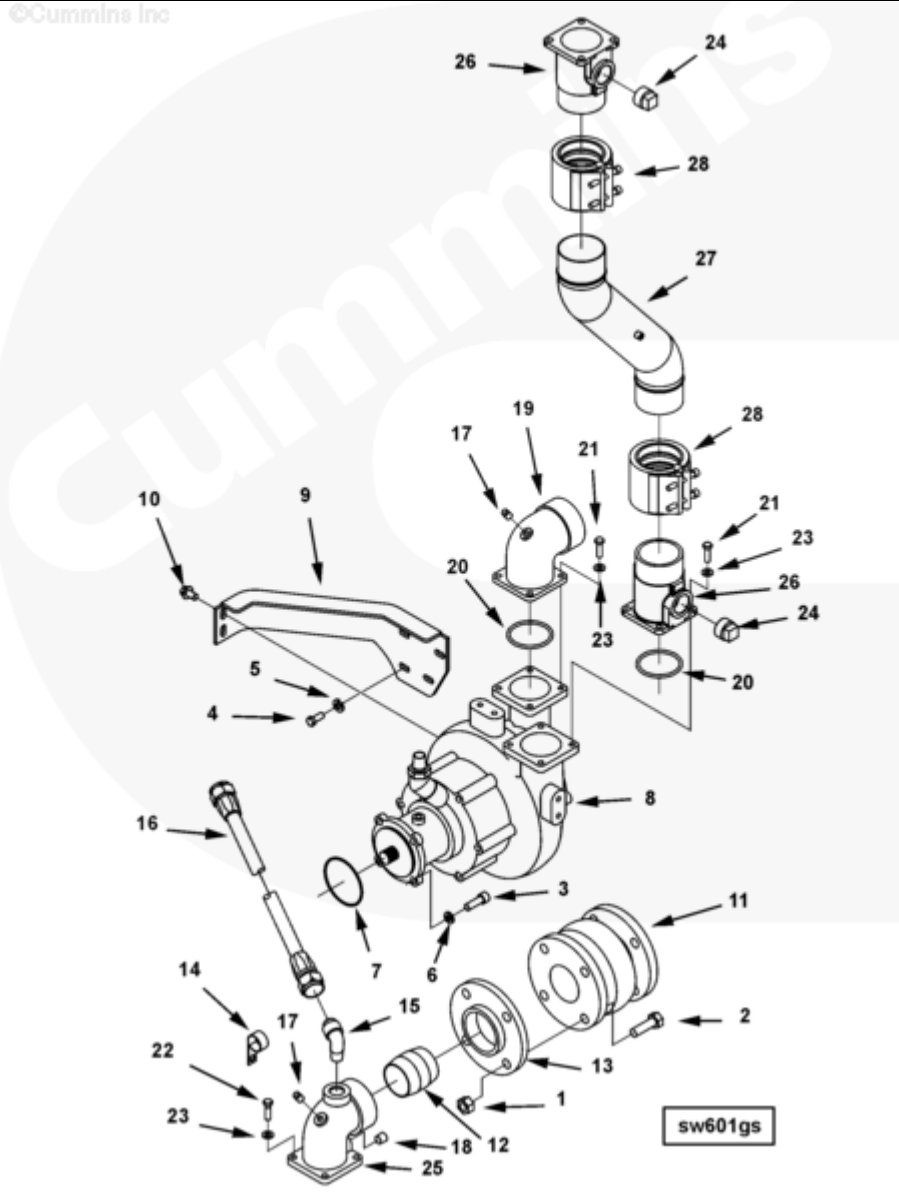

[SMALL](#) | [MEDIUM](#) | [LARGE](#)

Cart	Ref No	Part Number	Part Description	Required	Remarks
View My Cart					
		SW6023-03	Raw Water Pump		Seawater pump...(More)

					300 usgpm bronze impeller,
					self priming
					Seawater pump for use with
					titanium plate
					Heat exchanger. Clockwise
					rotation when viewed from the
					front of the engine. For
					Use with threaded seawater
					connections.
<input type="checkbox"/>	1	70453	Heavy Hexagon Nut	8	5/8 - 11 UNC.
<input type="checkbox"/>	2	103274	Hexagon Head Cap Screw	8	5/8 - 11 X 2 Inch.
<input type="checkbox"/>	3	S 184 A	Socket Head Cap Screw	4	1/2 - 13 X 1 1/4 in.
<input type="checkbox"/>	4	103023	Hexagon Head Cap Screw	4	7/16 - 14 X 1 in.
<input type="checkbox"/>	5	111445	Lock Washer	4	
<input type="checkbox"/>	6	3000082	Plain Washer	4	15/32 in.
<input type="checkbox"/>	7	3033248	O-Ring Seal	3	
<input type="checkbox"/>	8	3393018	Sea Water Pump	1	
<input type="checkbox"/>	9	3634754	Sea Water Pump Bracket	1	
<input type="checkbox"/>	10	3913372	Hexagon Flange Head Cap Screw	2	M12 X 1.75 X 20.
<input type="checkbox"/>	11	4020120	Water Transfer Connection	2	
<input type="checkbox"/>	12	4020123	Plain Pipe Nipple	2	
<input type="checkbox"/>	13	4020126	Flange	2	
<input type="checkbox"/>	14	68143	Clip	1	
<input type="checkbox"/>	15	3178366	Male Adapter Elbow	2	
<input type="checkbox"/>	16	4078704	Flexible Hose	1	
<input type="checkbox"/>	17	S 962 A	Pipe Plug	2	1/4 NPT.
<input type="checkbox"/>	18	103306	Pipe Plug	1	1/2 NPT.
<input type="checkbox"/>	19	3393407	Water Inlet Connection	1	
<input type="checkbox"/>	20	3393521	O-Ring Seal	2	
<input type="checkbox"/>	21	3393630	Hexagon Head Cap Screw	8	